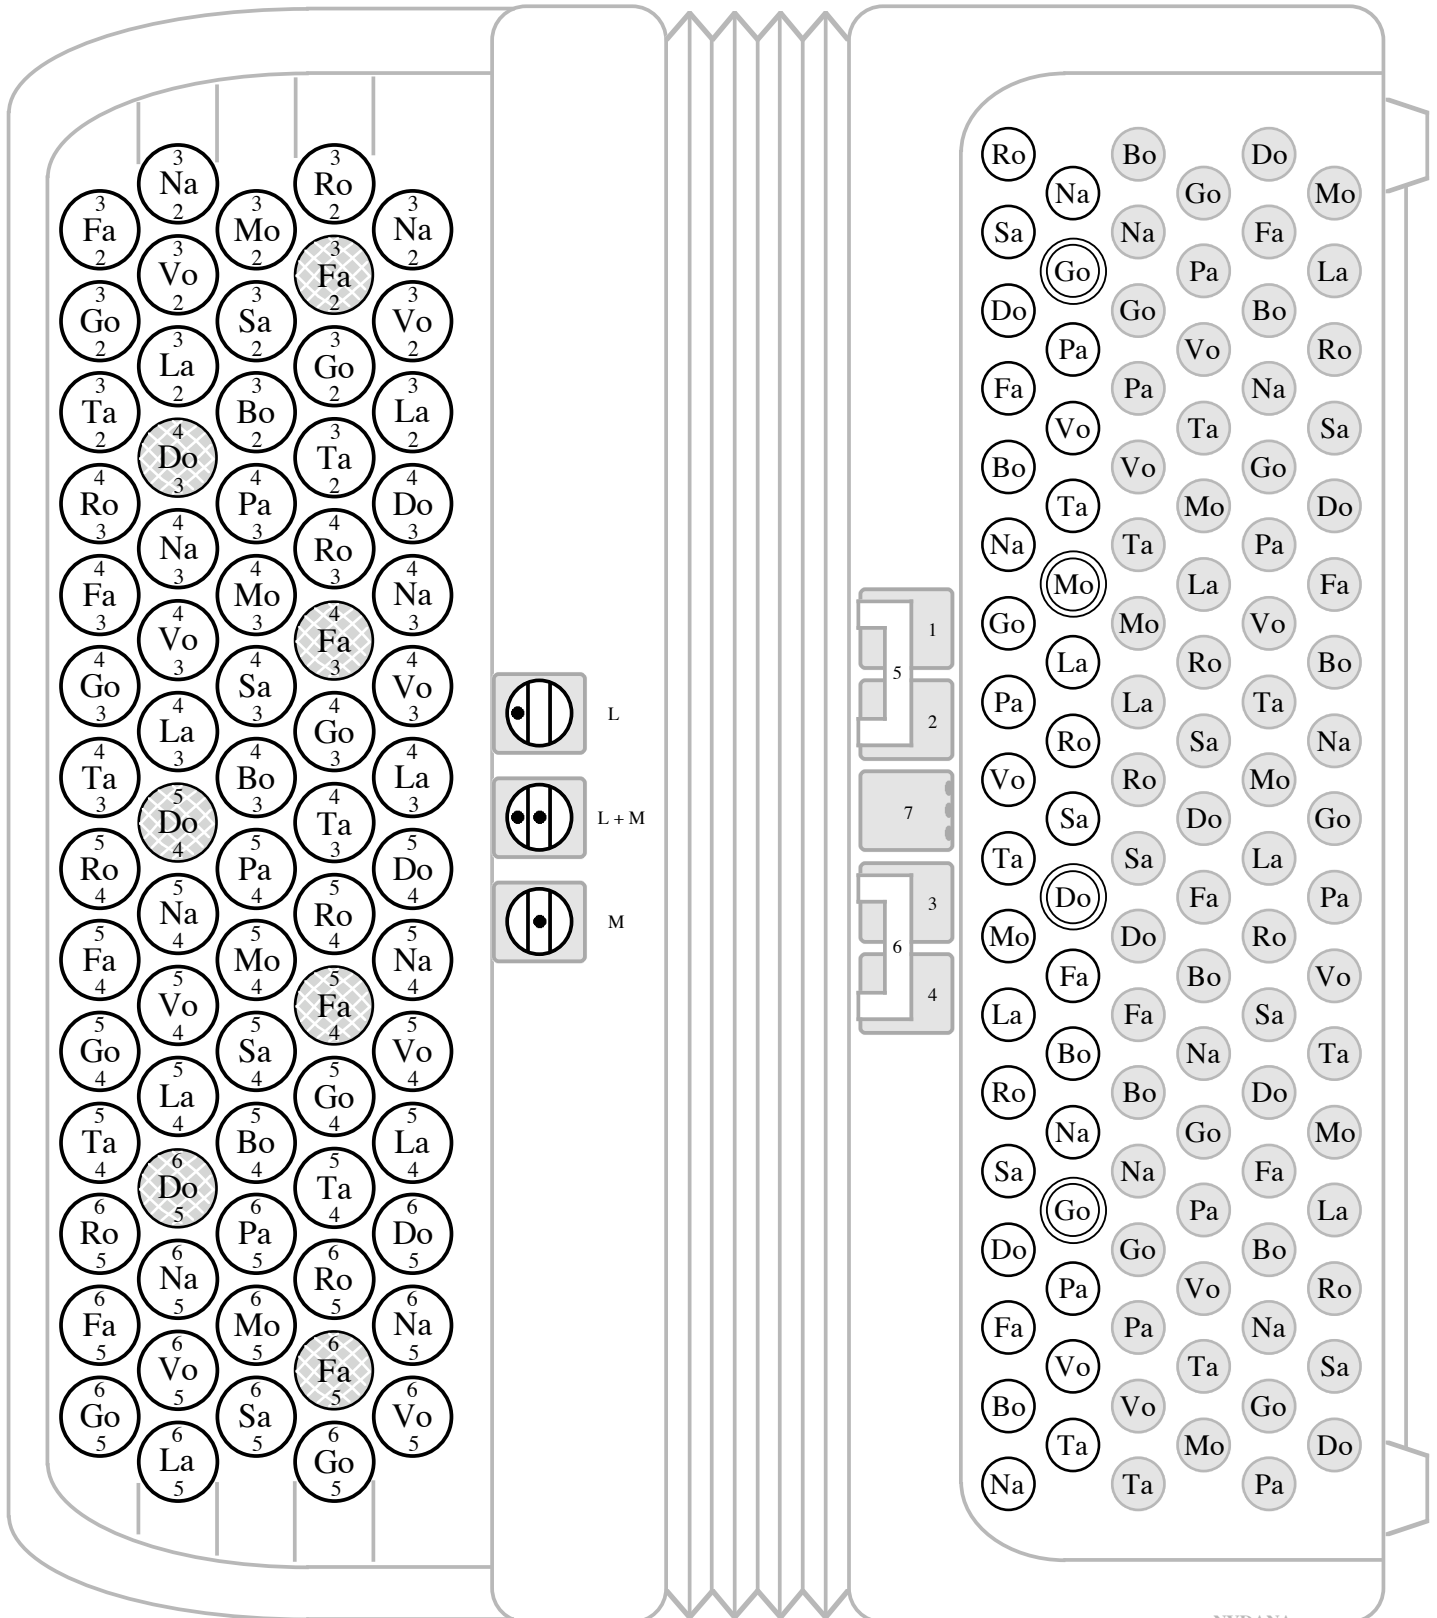

Accordion Button Layout

Treble (44 notes)

Bass (105 buttons)

Do4 = Middle C