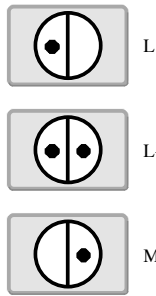

# Accordion Button Layout

Treble = 45 notes

Bass = 48 notes

◀ BELLOWS ▶

Do4 = Middle C

NYDANA