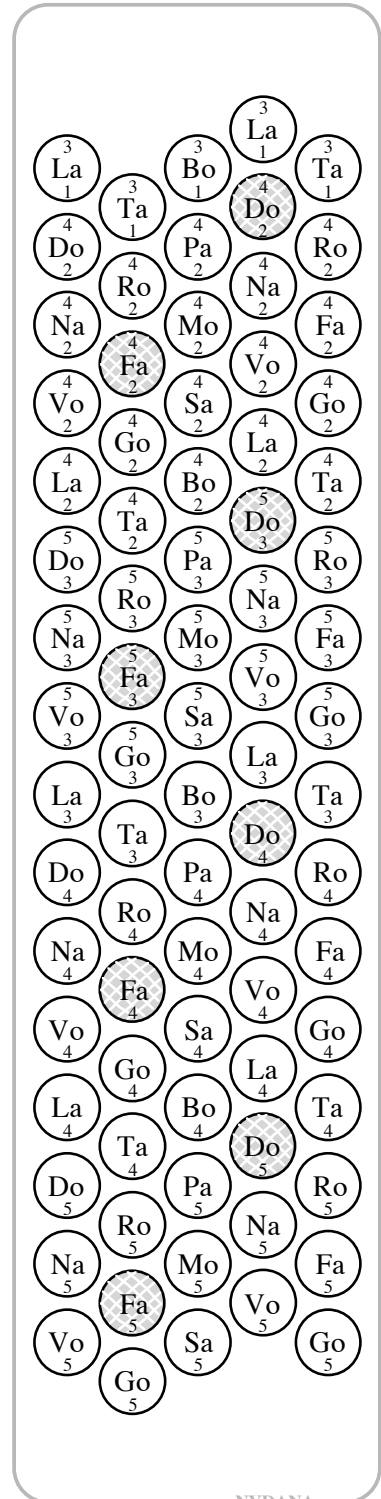

# Accordion Button Layout

Treble = 45 notes

Bass = 48 notes

◀ BELLOWS ▶

Do4 = Middle C

NYDANA