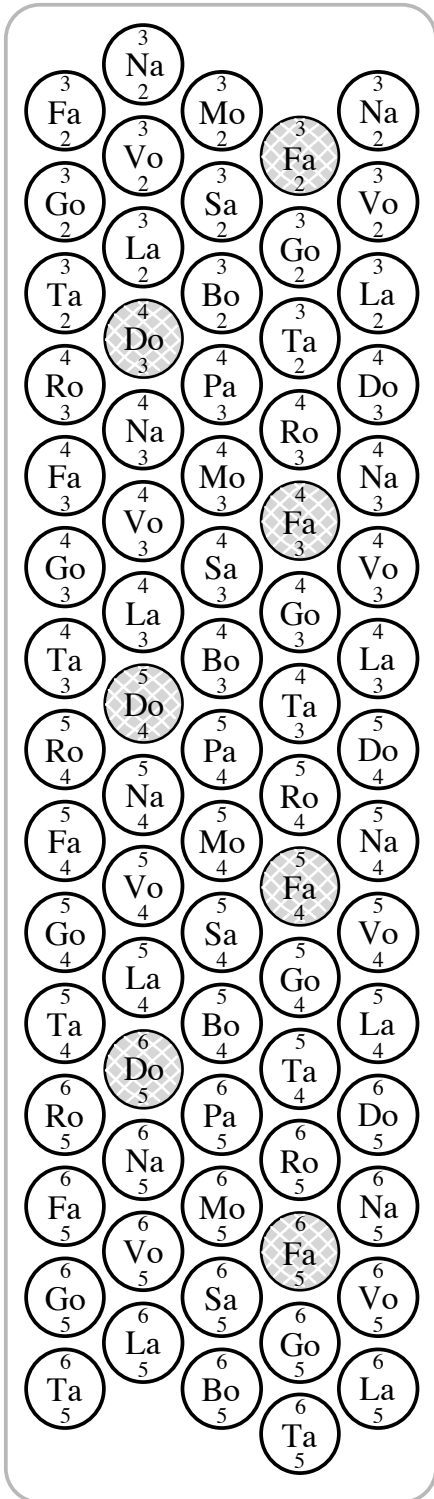

# Accordion Button Layout

Treble = 45 notes

Bass = 48 notes

◀ BELLOWS ▶

Do4 = Middle C

NYDANA