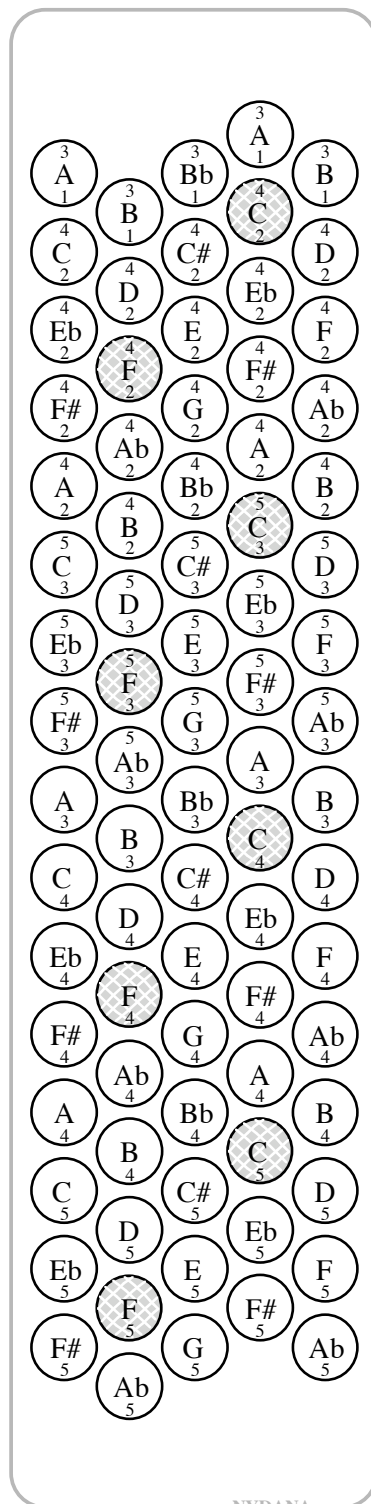

# Accordion Button Layout

Treble = 45 notes

Bass = 48 notes

◀ BELLOWS ▶

C4 = Middle C

NYDANA