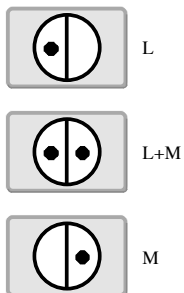

# Accordion Button Layout

Treble = 45 notes

Bass = 48 notes

◀ BELLOWS ▶

C4 = Middle C

NYDANA