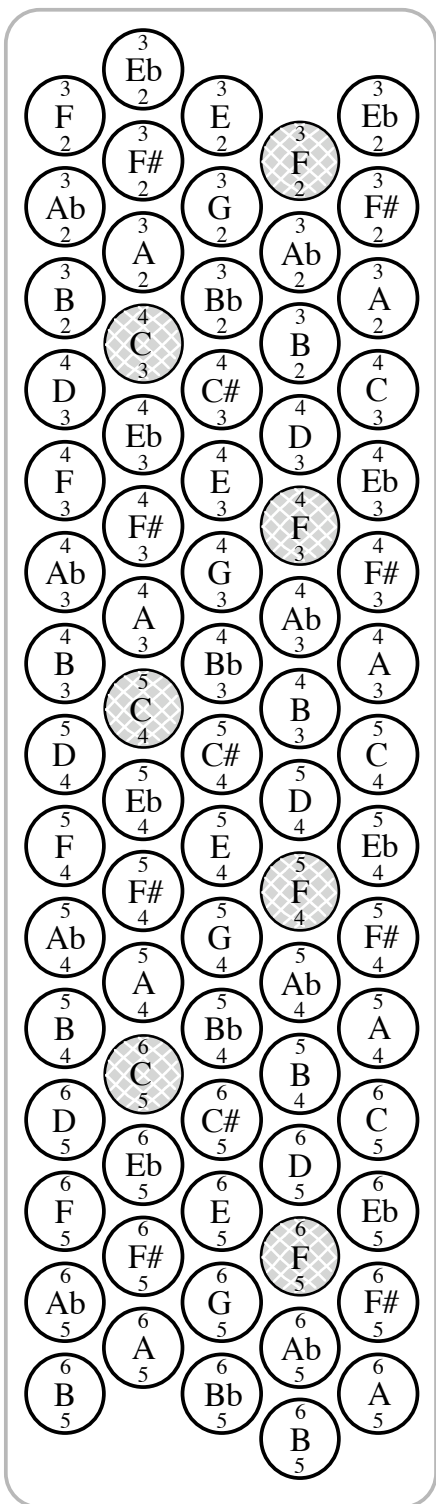

# Accordion Button Layout

Treble = 45 notes

Bass = 48 notes

◀ BELLOWS ▶

C4 = Middle C

NYDANA