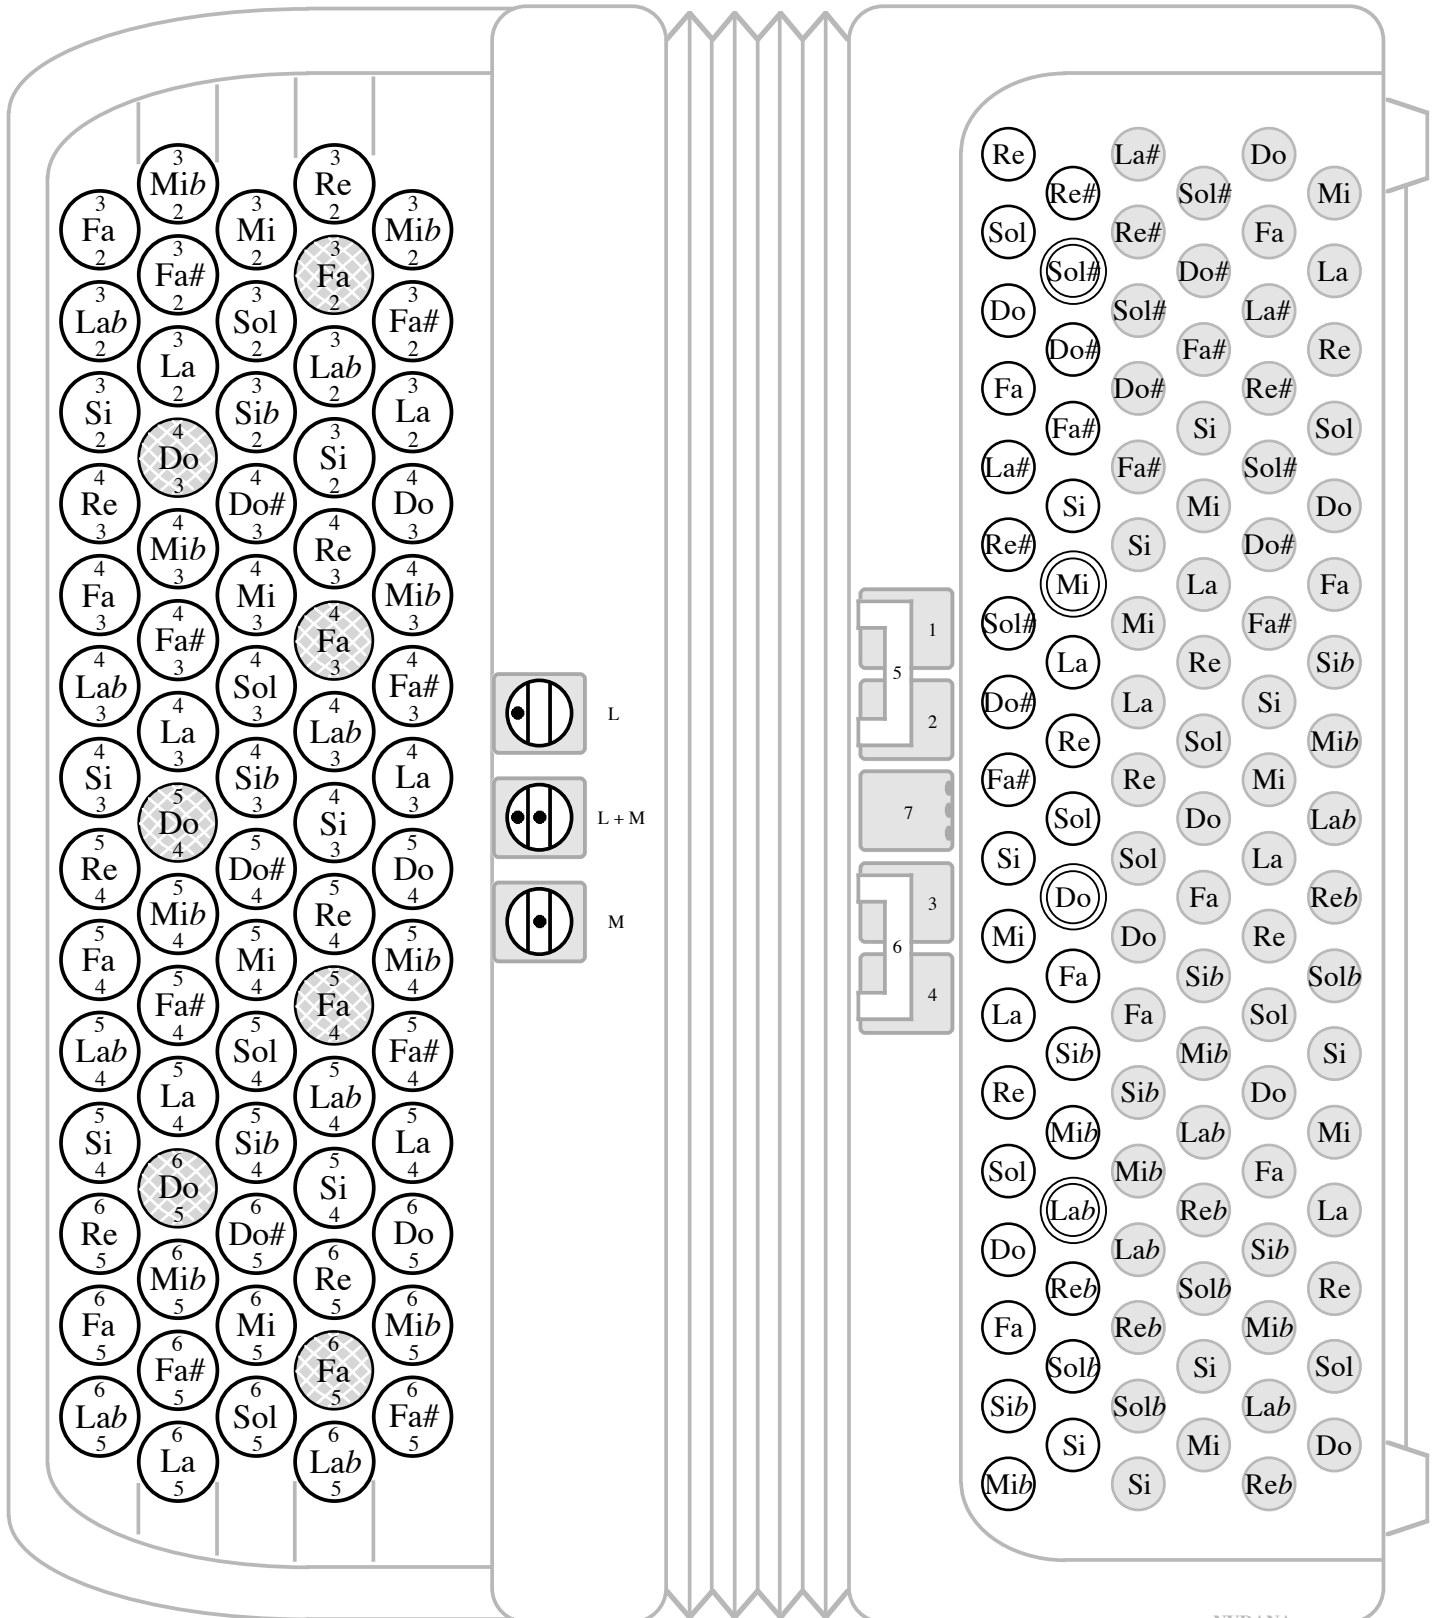

Accordion Button Layout

Treble (44 notes)

Bass (105 buttons)

Do4 = Middle C