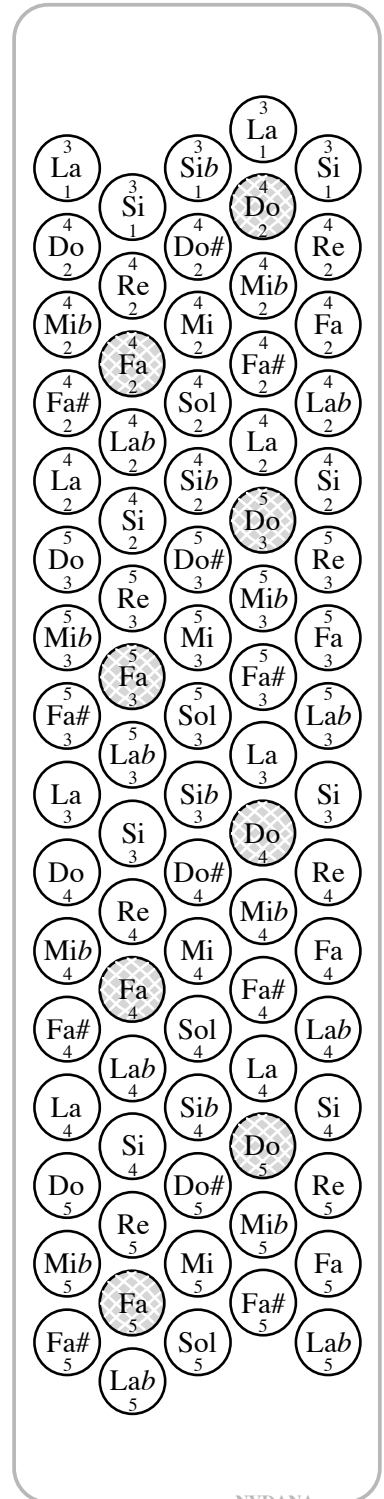

Accordion Button Layout

Treble = 45 notes

Bass = 48 notes

◀ BELLOWS ▶

Do4 = Middle C

NYDANA