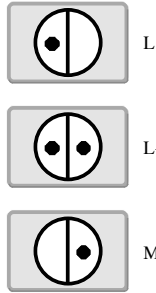

Accordion Button Layout

Treble = 45 notes

Bass = 48 notes

◀ BELLOWS ▶

Do4 = Middle C

NYDANA