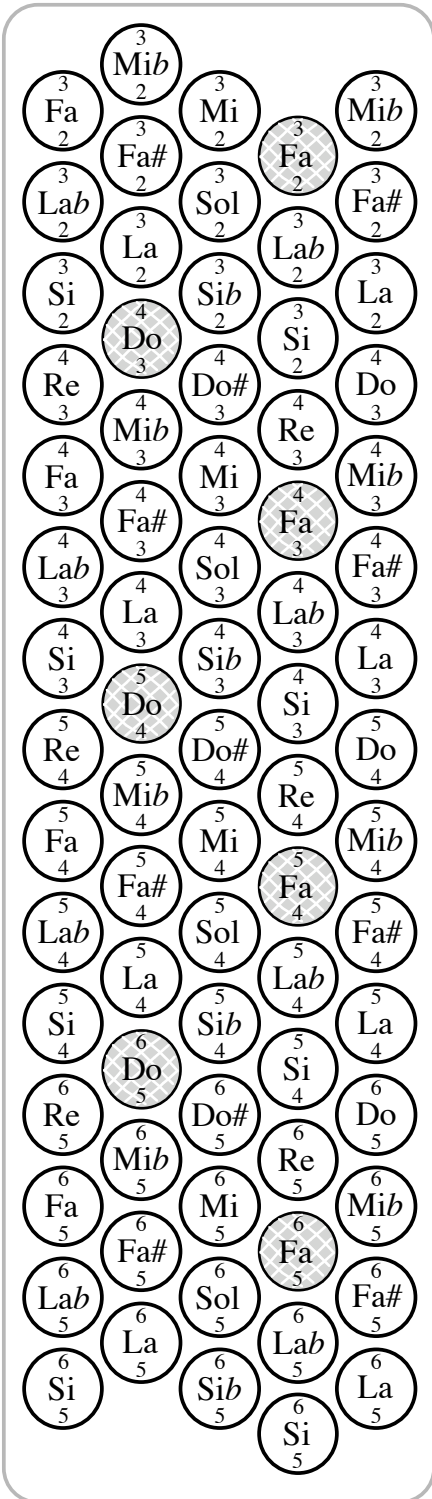

Accordion Button Layout

Treble = 45 notes

Bass = 48 notes

◀ BELLOWS ▶

Do4 = Middle C

NYDANA